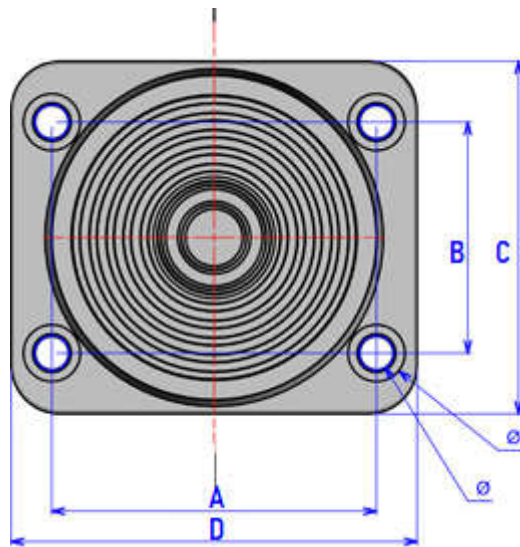

# KUPO Series

\*Fixing pins are included

\*All multigates are available in black and white colors

Code	KUPO-M	KUPO-G	KUPO-L
Material	TPE-SEBS 50 ShA	TPE-SEBS 50 ShA	TPE-SEBS 50 ShA
Operating temperature	-40°C - +100°C	-40°C - +100°C	-40°C - +100°C
IP class	IP 65	IP 65	IP 65
Color	Black RAL 9005	Black RAL 9005	Black RAL 9005
Weight (kg)	0.17	0.22	0.34
Mounting hole (mm) Ø	6	8	8
A/B (mm)	70.5/61	80/57	110/86
C/D (mm)	87/84	111/88	125/125
Cable diameter (mm)	23-48	36-62	50-88